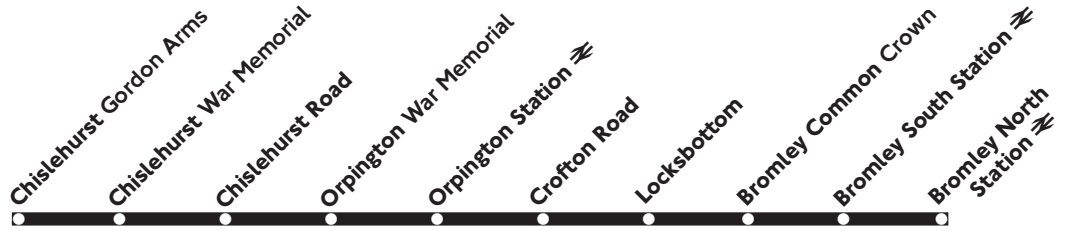

Operated by First for London Buses 4.9.05 T63170

61

Daily

Chislehurst - Orpington - Bromley

Monday - Friday

Chislehurst Gordon Arms	0600	0620	0640	0700	0712			1825	1840	1855		2055	2120	2400
Chislehurst War Memorial	0603	0623	0643	0703	0715			1828	1843	1858		2058	2122	0002
Chislehurst Road Petts Wood Road	0608	0628	0648	0709	0721	Then		1834	1849	1904	Then	2104	2127	Then
Orpington War Memorial	0615	0635	0655	0716	0730	about		1842	1856	1911	every	2111	2133	every
Orpington Station	0617	0637	0657	0718	0732	every		1844	1858	1913	20 minutes	2113	2135	20 minutes
Locksbottom St Michael's Church	0622	0642	0702	0724	0738	12 minutes		1850	1904	1919	until	2119	2140	until
Bromley Common Crown	0627	0647	0708	0730	0745	until		1856	1909	1924		2124	2145	0025
Bromley South Station	0632	0652	0714	0737	0752			1901	1914	1929		2129	2150	0030
Bromley North Station	0638	0658	0721	0745	0800			1907	1919	1934		2134	2155	0035

Saturday (also Good Friday)

Chislehurst Gordon Arms	0600	0620		0740	0757			1800	1820	1840	1900		2040	2100	2400
Chislehurst War Memorial	0603	0623		0743	0800			1803	1823	1843	1903		2043	2102	0002
Chislehurst Road Petts Wood Road	0608	0628	Then	0748	0805	Then		1809	1829	1849	1909	Then	2049	2107	Then
Orpington War Memorial	0615	0635	every	0755	0812	about		1817	1837	1857	1916	every	2056	2113	every
Orpington Station	0617	0637	20	0757	0814	every		1819	1839	1859	1918	20 minutes	2058	2115	20 minutes
Locksbottom St Michael's Church	0622	0643	mins	0803	0820	12 minutes		1825	1845	1905	1924	until	2104	2120	until
Bromley Common Crown	0627	0648	until	0808	0825	until		1831	1851	1911	1929		2109	2125	0025
Bromley South Station	0632	0653		0813	0830			1836	1856	1916	1934		2114	2130	0030
Bromley North Station	0638	0659		0819	0836			1843	1903	1921	1939		2119	2135	0035